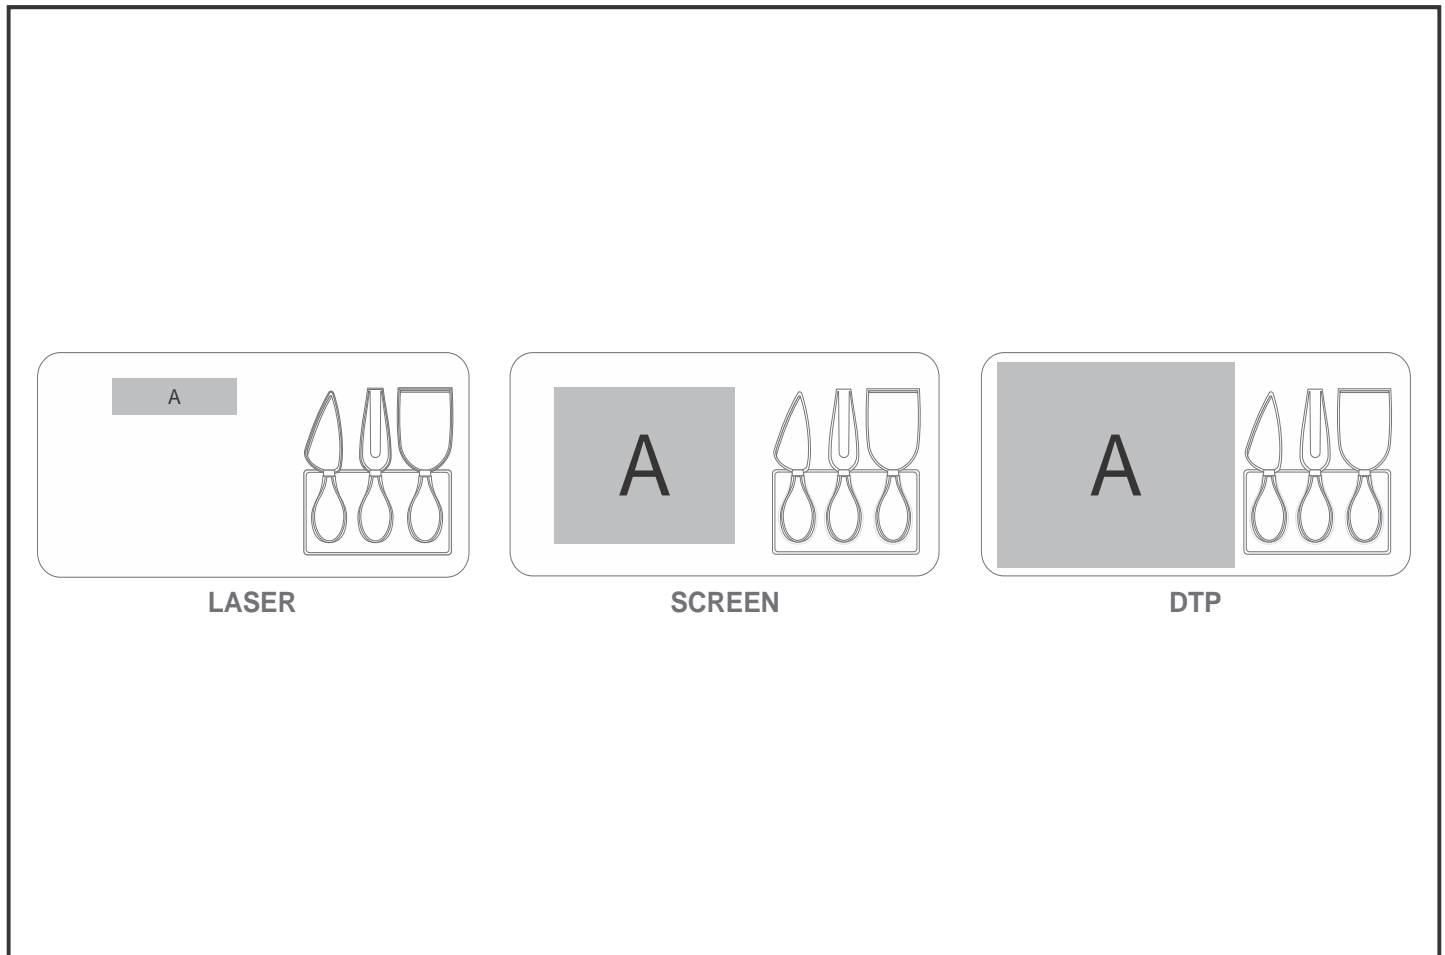

HL-OK-124-B

Okiyo Chizu Bamboo Cheese Board Set

Need to know:

- Includes 1-Position Laser Engraving (setup fees apply)
- Due to tonal variations in the wood the laser engraving will vary from one item to the next and will likely vary in the same item.
- Texture of Item will affect the quality of Screen Print.
- No branding on Utensils.

Branding Options:

Position	Branding Method (Branding Code)	No. of Colours	Dimension
A	Laser Engraving (LC)		110mm wide x 30mm high
A	Screen Print (SA)	1 Colour	160mm wide x 130mm high
A	Direct to Print (DP-A)	Full Colour	210mm wide x 170mm high